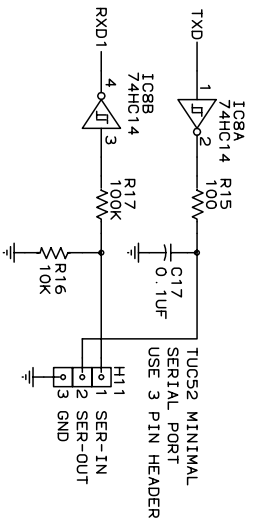

TUCSON AMATEUR PACKET RADIO  
 9897-309 E. TANIQUE VERDE ROAD, #337  
 TUCSON, AZ 85749

TAPR UNIVERSAL CONTROLLER TUC-32  
 PROCESSOR AND MEMORY

FILE: TUC52 ENGR: PAUL NEMLAND REV 2B  
 ORIG: 931030 LST MOD: 001006 SHT: 1 OF 4

TUCSON AMATEUR PACKET RADIO  
 9897-309 E. TANQUE VERDE ROAD, #337  
 TUCSON, AZ 85749

TAPR UNIVERSAL CONTROLLER TUC-32  
 CHIP SELECTS AND OPTIONAL I/O

FILE: TUC52 ENGR: PAUL NEWLAND REV 2B  
 ORIG: 931030 LST MOD: 001006 SHT: 2 OF 4

TUCSON AMATEUR PACKET RADIO  
 9897-309 E. TANQUE VERDE ROAD, #337  
 TUCSON, AZ 85749

TAPR UNIVERSAL CONTROLLER TUC-32

INPUT/OUTPUT  
 FILE: TUC52 ENGR: PAUL NEWLAND REV 2B  
 ORIG: 931030 LST MOD: 001006 SHT: 3 OF 4

POWER PINOUTS

REFD	COMP	GND	+5	+5BB	BPC	AS SHOWN
IC1	80C32	20	40		C19	
IC2	74HC08	10	14		C20	
IC3	74HC373	10	20		C21	
IC4	27C256	14	28		C22	
IC5	43256	14		28	C15	
IC6	43256	14			C16	28
IC7	74HC4066	7		14	C30	
IC8	74HC14	7	14		C23	
IC9	PCF8583	4		8	C31	
IC10	PCF8581	4	8		C24	
IC11	PAL18CV8	10	20		C25	
IC12	74HC139	8	16		C26	
IC13	82C55A	7	26		C27	
IC14	2595	10	9		C28	
IC15	82C55A	7	26		C29	
IC16	74HC14	7		14	C32	
IC17						
IC18						
IC19						
IC20						