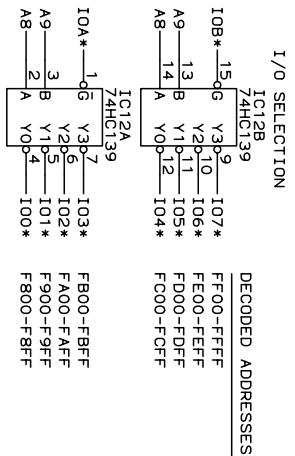

TUCSON AMATEUR PACKET RADIO  
 9897-309 E. TANIQUE VERDE ROAD, #337  
 TUCSON, AZ 85749

TAPR UNIVERSAL CONTROLLER TUC-32  
 PROCESSOR AND MEMORY

FILE: TUC52 ENGR: PAUL NEMLAND REV 2B  
 ORIG: 931030 LST MOD: 001006 SHT: 1 OF 4

TUCSON AMATEUR PACKET RADIO  
 9897-309 E. TANQUE VERDE ROAD, #337  
 TUCSON, AZ 85749

TAPR UNIVERSAL CONTROLLER TUC-32  
 CHIP SELECTS AND OPTIONAL I/O

FILE: TUC52 ENGR: PAUL NEWLAND REV 2B  
 ORIG: 931030 LST MOD: 001006 SHT: 2 OF 4

TUCSON AMATEUR PACKET RADIO  
 9897-309 E. TANQUE VERDE ROAD, #337  
 TUCSON, AZ 85749

TAPR UNIVERSAL CONTROLLER TUC-32

INPUT/OUTPUT  
 FILE: TUC52 ENGR: PAUL NEWLAND REV 2B  
 ORIG: 931030 LST MOD: 001006 SHT: 3 OF 4

POWER PINOUTS

REFD	COMP	GND	+5	+5BB	BPC	AS SHOWN
IC1	80C32	20	40		C19	
IC2	74HC08	10	14		C20	
IC3	74HC373	10	20		C21	
IC4	27C256	14	28		C22	
IC5	43256	14		28	C15	
IC6	43256	14			C16	28
IC7	74HC4066	7		14	C30	
IC8	74HC14	7	14		C23	
IC9	PCF8583	4		8	C31	
IC10	PCF8581	4	8		C24	
IC11	PAL18CV8	10	20		C25	
IC12	74HC139	8	16		C26	
IC13	82C55A	7	26		C27	
IC14	2595	10	9		C28	
IC15	82C55A	7	26		C29	
IC16	74HC14	7		14	C32	
IC17						
IC18						
IC19						
IC20						