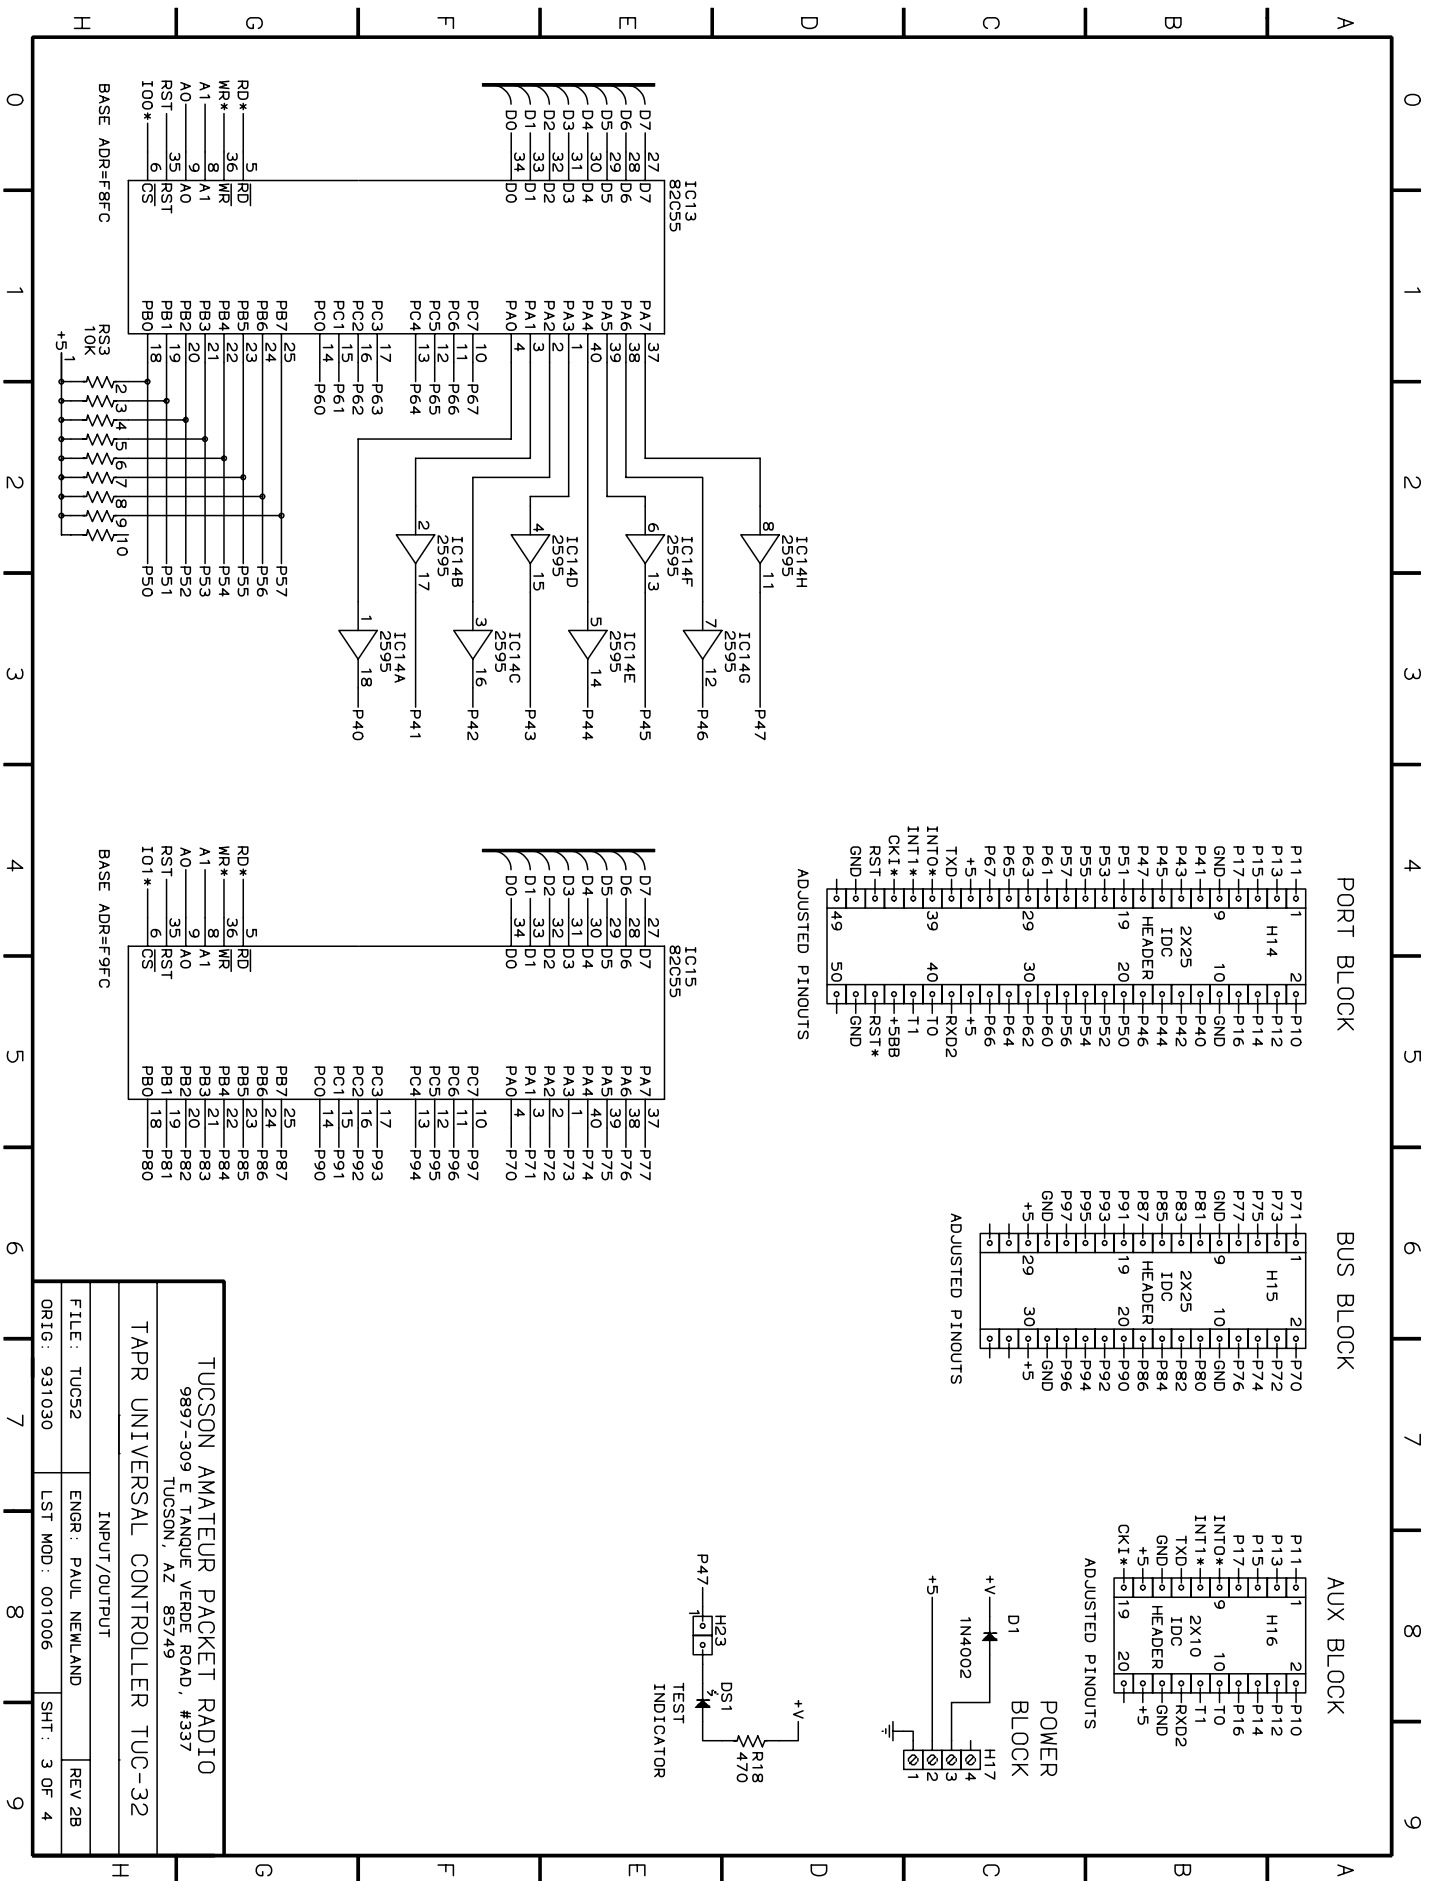

TUCSON AMATEUR PACKET RADIO  
 9897-309 E. TANIQUE VERDE ROAD, #337  
 TUCSON, AZ 85749

TAPR UNIVERSAL CONTROLLER TUC-32  
 PROCESSOR AND MEMORY

FILE: TUC52 ENGR: PAUL NEMLAND REV 2B  
 ORIG: 931030 LST MOD: 001006 SHT: 1 OF 4

TUCSON AMATEUR PACKET RADIO  
 9897-309 E. TANQUE VERDE ROAD, #337  
 TUCSON, AZ 85749

TAPR UNIVERSAL CONTROLLER TUC-32  
 CHIP SELECTS AND OPTIONAL I/O

FILE: TUC52 ENGR: PAUL NEWLAND REV 2B  
 ORIG: 931030 LST MOD: 001006 SHT: 2 OF 4

TUCSON AMATEUR PACKET RADIO  
 9897-309 E. TANQUE VERDE ROAD, #337  
 TUCSON, AZ 85749

TAPR UNIVERSAL CONTROLLER TUC-32

INPUT/OUTPUT  
 FILE: TUC52 ENGR: PAUL NEWLAND REV 2B  
 ORIG: 931030 LST MOD: 001006 SHT: 3 OF 4

ORIG: 931030      LST MOD: 001006      SHT: 4 OF 4