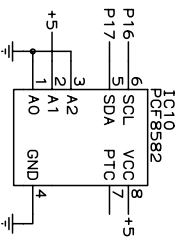

TUCSON AMATEUR PACKET RADIO  
 9897-309 E. TANIQUE VERDE ROAD, #337  
 TUCSON, AZ 85749

TAPR UNIVERSAL CONTROLLER TUC-32  
 PROCESSOR AND MEMORY

FILE: TUC52 ENGR: PAUL NEMLAND REV 2B  
 ORIG: 931030 LST MOD: 001006 SHT: 1 OF 4

TUCSON AMATEUR PACKET RADIO  
 9897-309 E. TANQUE VERDE ROAD, #337  
 TUCSON, AZ 85749

TAPR UNIVERSAL CONTROLLER TUC-32  
 CHIP SELECTS AND OPTIONAL I/O

FILE: TUC52 ENGR: PAUL NEWLAND REV 2B  
 ORIG: 931030 LST MOD: 001006 SHT: 2 OF 4

TUCSON AMATEUR PACKET RADIO  
 9897-309 E. TANQUE VERDE ROAD, #337  
 TUCSON, AZ 85749

TAPR UNIVERSAL CONTROLLER TUC-32

INPUT/OUTPUT  
 FILE: TUC52 ENGR: PAUL NEWLAND REV 2B  
 ORIG: 931030 LST MOD: 001006 SHT: 3 OF 4

POWER PINOUTS

REFD	COMP	GND	+5	+5BB	BPC	AS SHOWN
IC1	80C32	20	40		C19	
IC2	74HC08	10	14		C20	
IC3	74HC373	10	20		C21	
IC4	27C256	14	28		C22	
IC5	43256	14		28	C15	
IC6	43256	14			C16	28
IC7	74HC4066	7		14	C30	
IC8	74HC14	7	14		C23	
IC9	PCF8583	4		8	C31	
IC10	PCF8581	4	8		C24	
IC11	PAL18CV8	10	20		C25	
IC12	74HC139	8	16		C26	
IC13	82C55A	7	26		C27	
IC14	2595	10	9		C28	
IC15	82C55A	7	26		C29	
IC16	74HC14	7		14	C32	
IC17						
IC18						
IC19						
IC20						