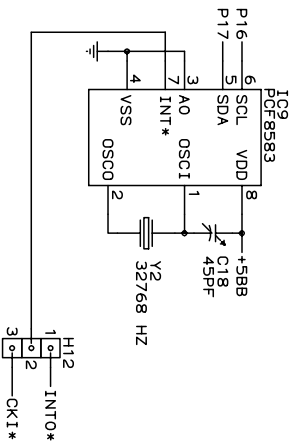

TUCSON AMATEUR PACKET RADIO  
 9897-309 E. TANIQUE VERDE ROAD, #337  
 TUCSON, AZ 85749

TAPR UNIVERSAL CONTROLLER TUC-32  
 PROCESSOR AND MEMORY

FILE: TUC52 ENGR: PAUL NEMLAND REV 2B  
 ORIG: 931030 LST MOD: 001006 SHT: 1 OF 4

TUCSON AMATEUR PACKET RADIO  
 9897-309 E. TANQUE VERDE ROAD, #337  
 TUCSON, AZ 85749

TAPR UNIVERSAL CONTROLLER TUC-32  
 CHIP SELECTS AND OPTIONAL I/O

FILE: TUC52 ENGR: PAUL NEWLAND REV 2B  
 ORIG: 931030 LST MOD: 001006 SHT: 2 OF 4

TUCSON AMATEUR PACKET RADIO  
 9897-309 E. TANQUE VERDE ROAD, #337  
 TUCSON, AZ 85749

TAPR UNIVERSAL CONTROLLER TUC-32

INPUT/OUTPUT  
 FILE: TUC52 ENGR: PAUL NEWLAND REV 2B  
 ORIG: 931030 LST MOD: 001006 SHT: 3 OF 4

POWER PINOUTS

REFD	COMP	GND	+5	+5BB	BPC	AS SHOWN
IC1	80C32	20	40		C19	
IC2	74HC08	10	14		C20	
IC3	74HC373	10	20		C21	
IC4	27C256	14	28		C22	
IC5	43256	14		28	C15	
IC6	43256	14			C16	28
IC7	74HC4066	7		14	C30	
IC8	74HC14	7	14		C23	
IC9	PCF8583	4		8	C31	
IC10	PCF8581	4	8		C24	
IC11	PAL18CV8	10	20		C25	
IC12	74HC139	8	16		C26	
IC13	82C55A	7	26		C27	
IC14	2595	10	9		C28	
IC15	82C55A	7	26		C29	
IC16	74HC14	7		14	C32	
IC17						
IC18						
IC19						
IC20						