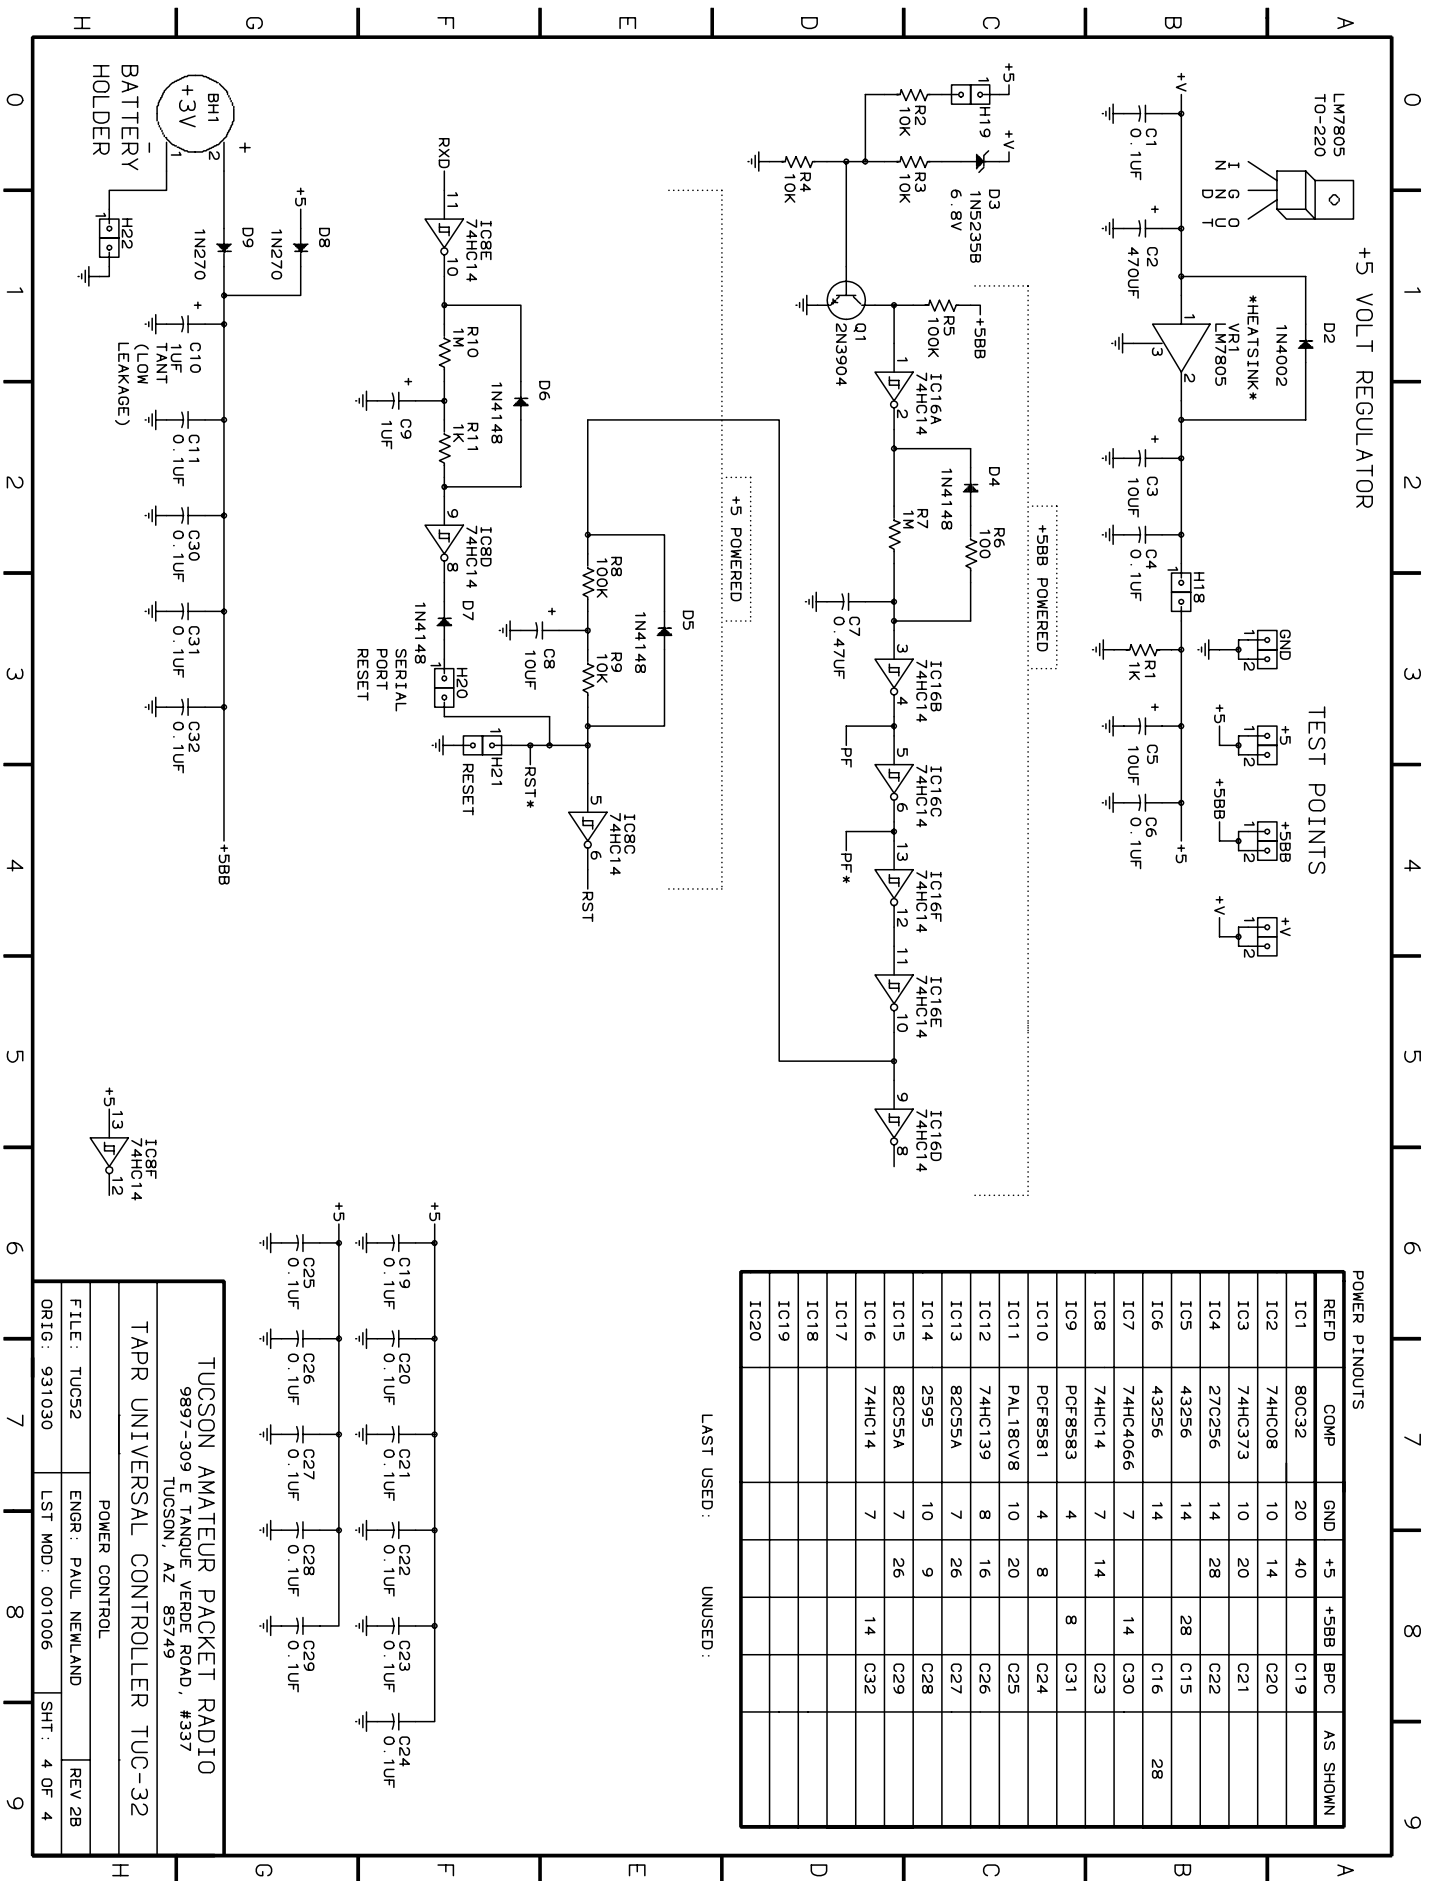

TUCSON AMATEUR PACKET RADIO  
 9897-309 E. TANIQUE VERDE ROAD, #337  
 TUCSON, AZ 85749

TAPR UNIVERSAL CONTROLLER TUC-32  
 PROCESSOR AND MEMORY

FILE: TUC52 ENGR: PAUL NEMLAND REV 2B  
 ORIG: 931030 LST MOD: 001006 SHT: 1 OF 4

TUCSON AMATEUR PACKET RADIO  
 9897-309 E. TANQUE VERDE ROAD, #337  
 TUCSON, AZ 85749

TAPR UNIVERSAL CONTROLLER TUC-32  
 CHIP SELECTS AND OPTIONAL I/O

FILE: TUC52 ENGR: PAUL NEWLAND REV 2B  
 ORIG: 931030 LST MOD: 001006 SHT: 2 OF 4

TUCSON AMATEUR PACKET RADIO  
 9897-309 E. TANQUE VERDE ROAD, #337  
 TUCSON, AZ 85749

TAPR UNIVERSAL CONTROLLER TUC-32

INPUT/OUTPUT  
 FILE: TUC52 ENGR: PAUL NEWLAND REV 2B  
 ORIG: 931030 LST MOD: 001006 SHT: 3 OF 4

POWER PINOUTS

REFD	COMP	GND	+5	+5BB	BPC	AS SHOWN
IC1	80C32	20	40		C19	
IC2	74HC08	10	14		C20	
IC3	74HC373	10	20		C21	
IC4	27C256	14	28		C22	
IC5	43256	14		28	C15	
IC6	43256	14			C16	28
IC7	74HC4066	7		14	C30	
IC8	74HC14	7	14		C23	
IC9	PCF8583	4		8	C31	
IC10	PCF8581	4	8		C24	
IC11	PAL18CV8	10	20		C25	
IC12	74HC139	8	16		C26	
IC13	82C55A	7	26		C27	
IC14	2595	10	9		C28	
IC15	82C55A	7	26		C29	
IC16	74HC14	7		14	C32	
IC17						
IC18						
IC19						
IC20						