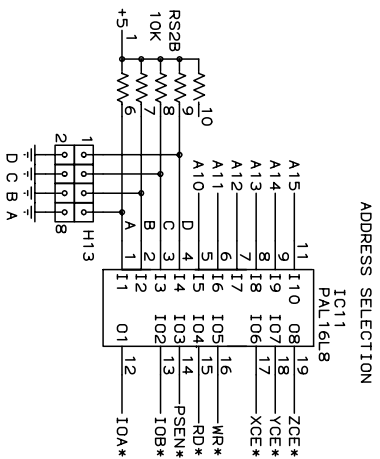

TUCSON AMATEUR PACKET RADIO  
 9897-309 E. TANIQUE VERDE ROAD, #337  
 TUCSON, AZ 85749

TAPR UNIVERSAL CONTROLLER TUC-32  
 PROCESSOR AND MEMORY

FILE: TUC52 ENGR: PAUL NEMLAND REV 2B  
 ORIG: 931030 LST MOD: 001006 SHT: 1 OF 4

TUCSON AMATEUR PACKET RADIO  
 9897-309 E. TANQUE VERDE ROAD, #337  
 TUCSON, AZ 85749

TAPR UNIVERSAL CONTROLLER TUC-32  
 CHIP SELECTS AND OPTIONAL I/O

FILE: TUC52 ENGR: PAUL NEWLAND REV 2B  
 ORIG: 931030 LST MOD: 001006 SHT: 2 OF 4

TUCSON AMATEUR PACKET RADIO  
 9897-309 E. TANQUE VERDE ROAD, #337  
 TUCSON, AZ 85749

TAPR UNIVERSAL CONTROLLER TUC-32

INPUT/OUTPUT  
 FILE: TUC52 ENGR: PAUL NEWLAND REV 2B  
 ORIG: 931030 LST MOD: 001006 SHT: 3 OF 4

POWER PINOUTS

REFD	COMP	GND	+5	+5BB	BPC	AS SHOWN
IC1	80C32	20	40		C19	
IC2	74HC08	10	14		C20	
IC3	74HC373	10	20		C21	
IC4	27C256	14	28		C22	
IC5	43256	14		28	C15	
IC6	43256	14			C16	28
IC7	74HC4066	7		14	C30	
IC8	74HC14	7	14		C23	
IC9	PCF8583	4		8	C31	
IC10	PCF8581	4	8		C24	
IC11	PAL18CV8	10	20		C25	
IC12	74HC139	8	16		C26	
IC13	82C55A	7	26		C27	
IC14	2595	10	9		C28	
IC15	82C55A	7	26		C29	
IC16	74HC14	7		14	C32	
IC17						
IC18						
IC19						
IC20						